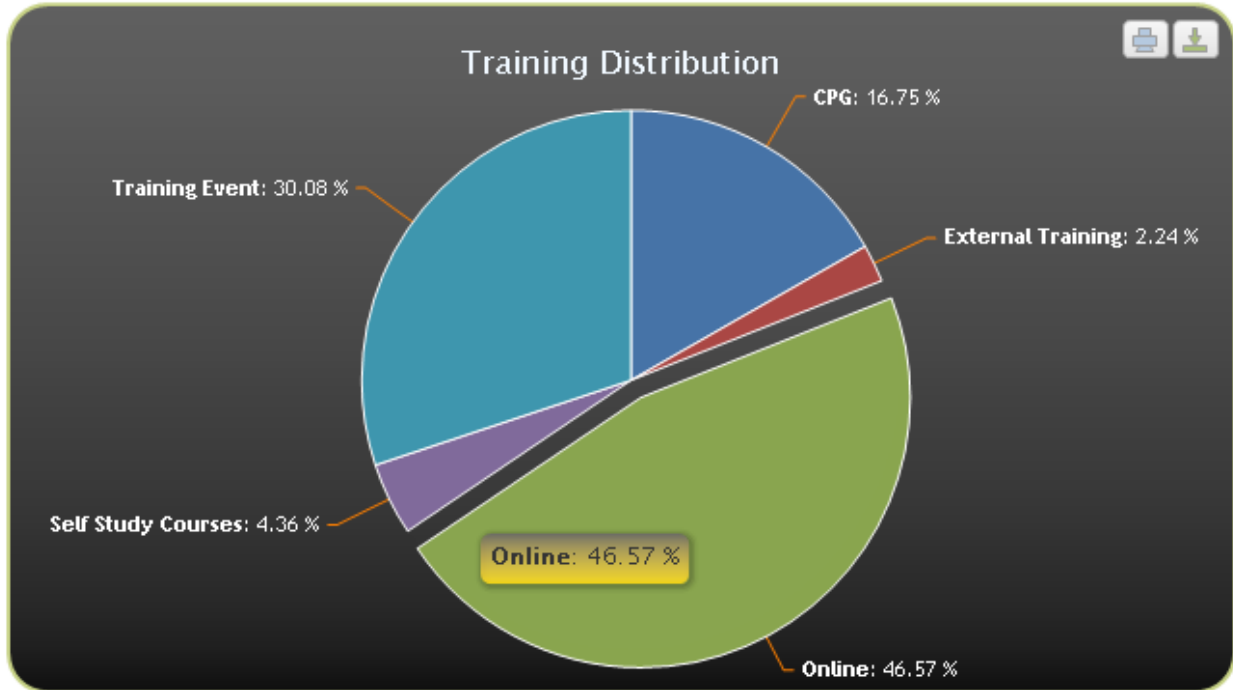

WorldLearn

Sample Dashboard Reports

Report 1

Total User : 36,654 Total Component Associations : 2,045 Average Components Per User : 5
 Total Components : 419 Average User With Per Component : 87

- Training
- RA Users
- Planning
- Course
- Login

Report 2

- Training
- RA Users
- Planning
- Course
- Login

Report 3

- Training
- RA Users
- Planning
- Course
- Login

Report 4

Training	RA Users	Planning	Course	Login
----------	----------	----------	--------	-------