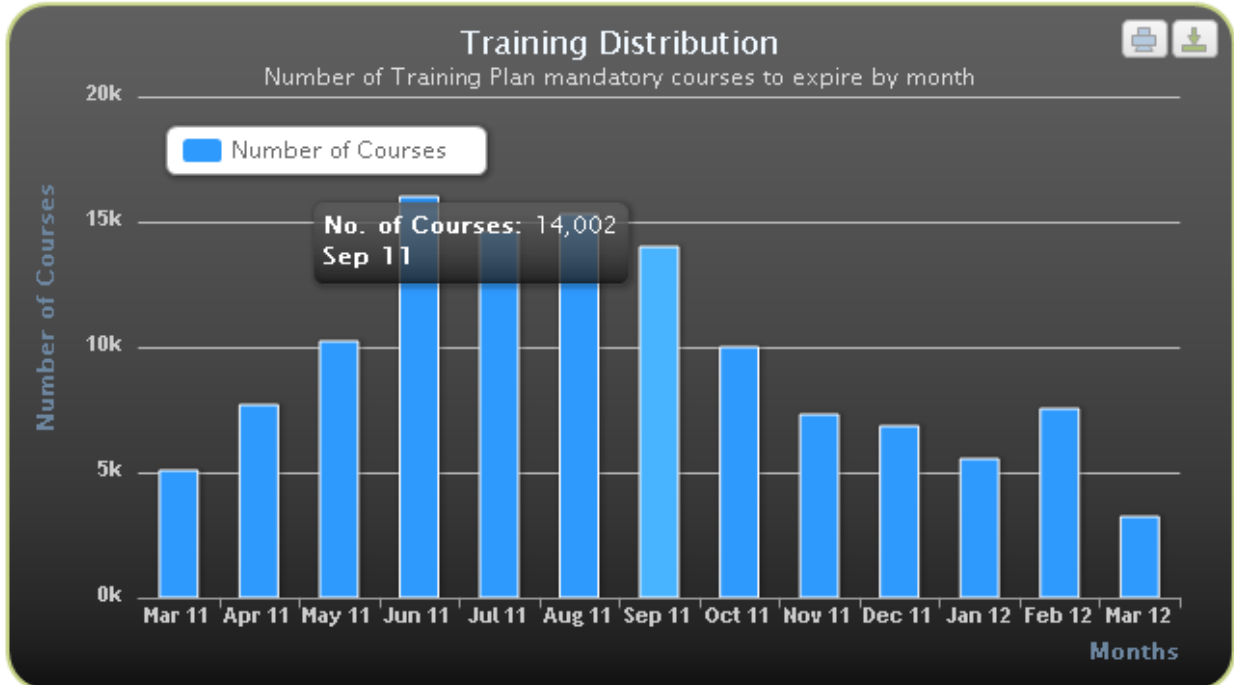

WorldLearn

Sample Dashboard Reports

Report 1

Total User : 36,654 Total Component Associations : 2,045 Average Components Per User : 5
 Total Components : 419 Average User With Per Component : 87

- Training
- RA Users
- Planning
- Course
- Login

Report 2

- Training
- RA Users
- Planning
- Course
- Login

Report 3

- Training
- RA Users
- Planning
- Course
- Login

Report 4

Training	RA Users	Planning	Course	Login
----------	----------	----------	--------	-------