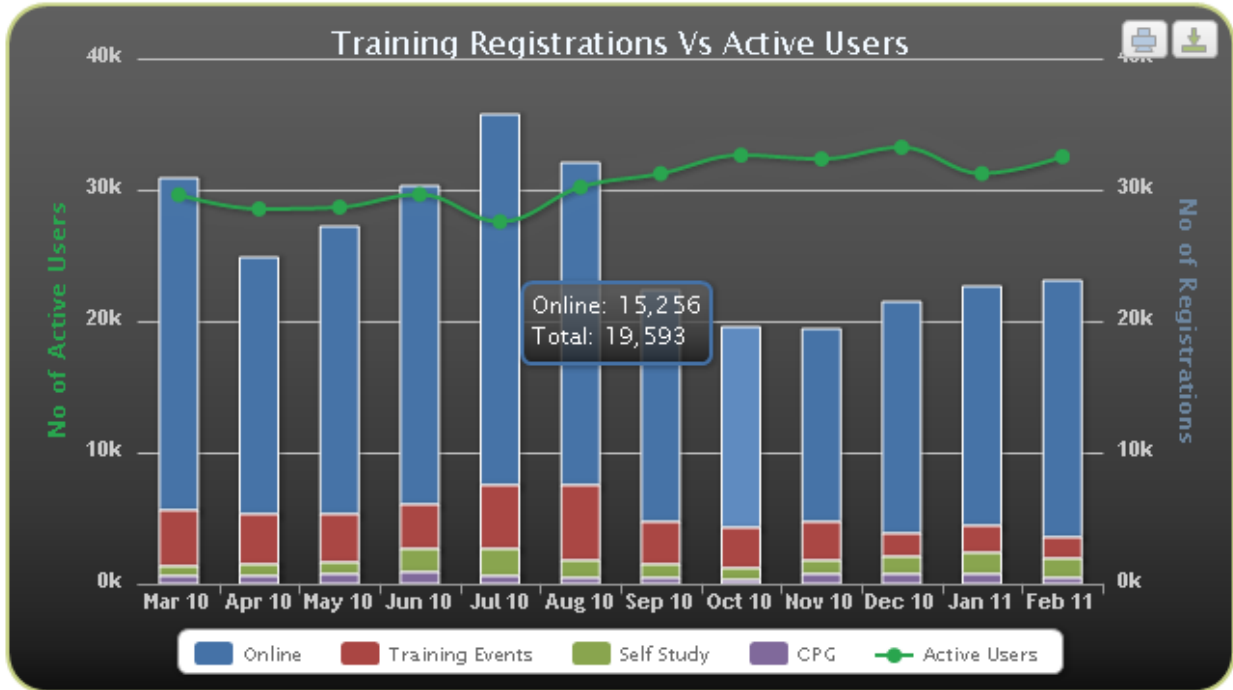

WorldLearn

Sample Dashboard Reports

Report 1

Total User : 36,654 Total Component Associations : 2,045 Average Components Per User : 5
 Total Components : 419 Average User With Per Component : 87

- Training
- RA Users
- Planning
- Course
- Login

Report 2

- Training
- RA Users
- Planning
- Course
- Login

Report 3

- Training
- RA Users
- Planning
- Course
- Login

Report 4

Training	RA Users	Planning	Course	Login
----------	----------	----------	--------	-------