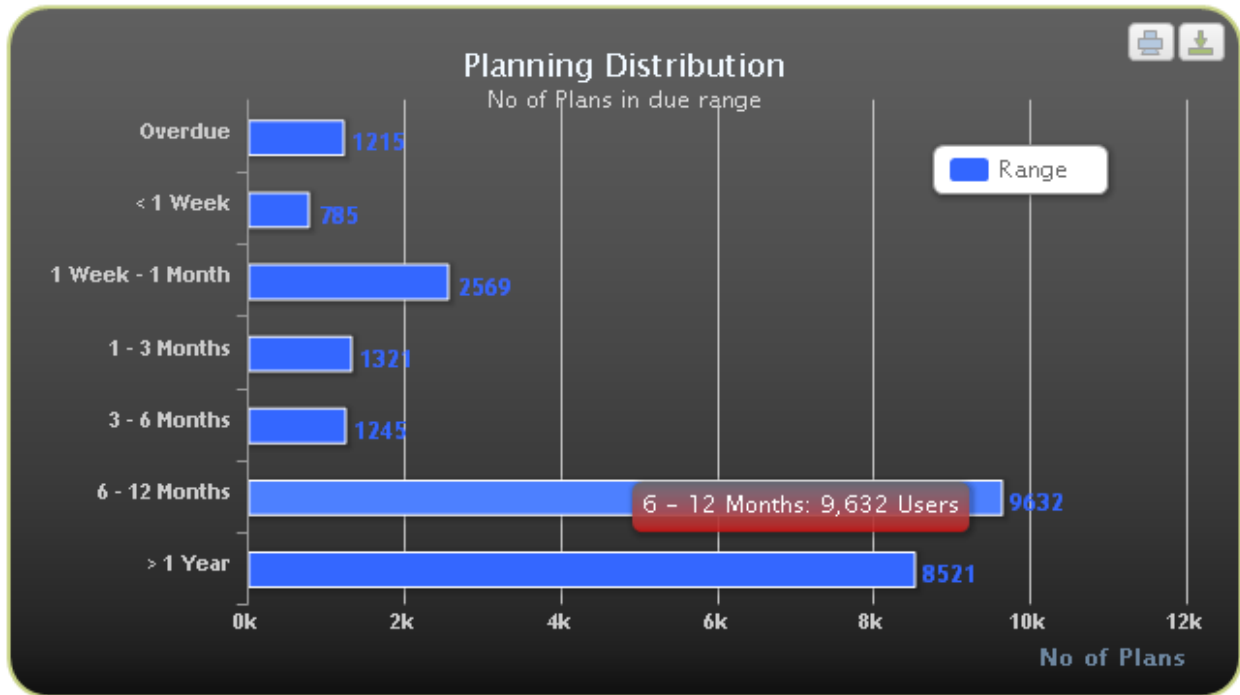

WorldLearn

Sample Dashboard Reports

Report 1

Total User : 36,654 Total Component Associations : 2,045 Average Components Per User : 5
 Total Components : 419 Average User With Per Component : 87

- Training
- RA Users
- Planning
- Course
- Login

Report 2

- Training
- RA Users
- Planning
- Course
- Login

Report 3

- Training
- RA Users
- Planning
- Course
- Login

Report 4

Training	RA Users	Planning	Course	Login
----------	----------	----------	--------	-------