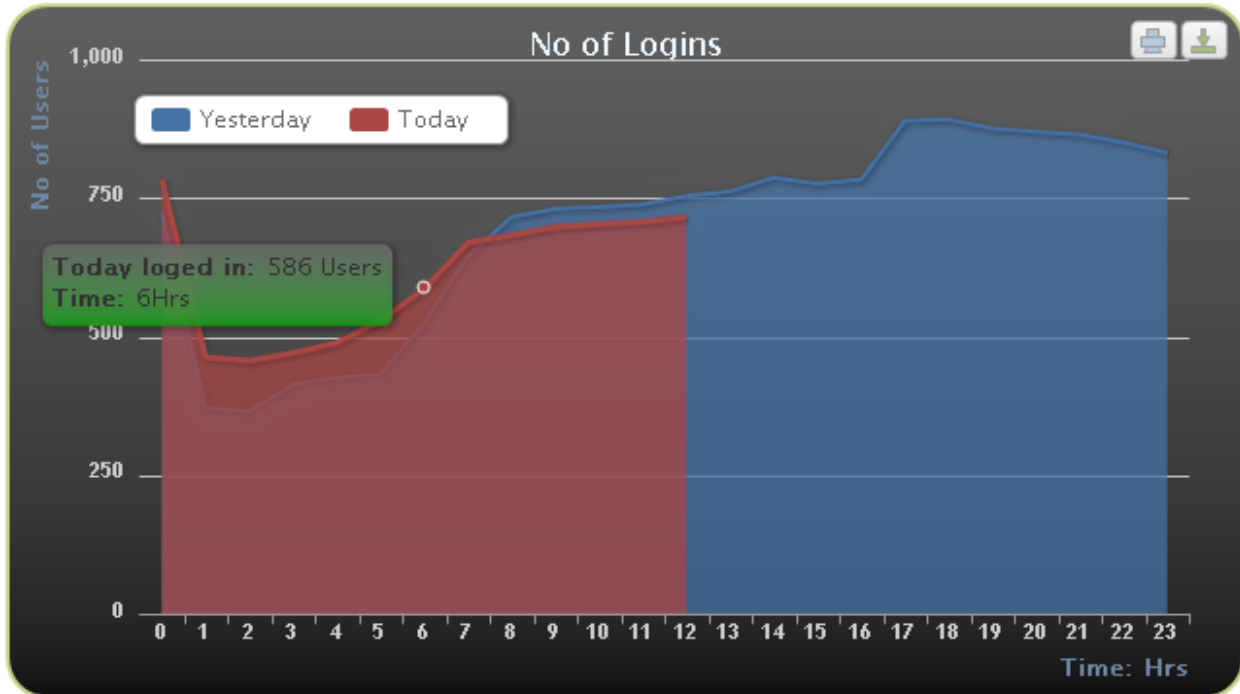

Report 5

Training	RA Users	Planning	Course	Login